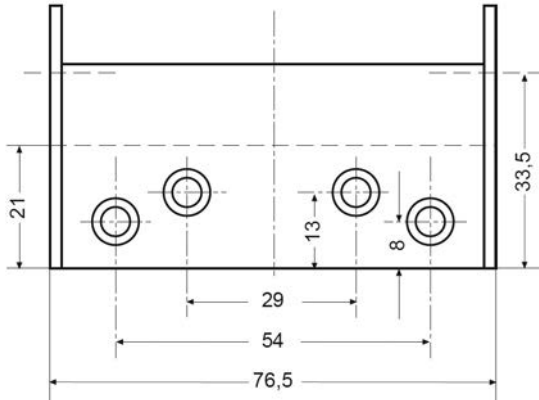

Artikelnummer	Omschrijving	EAN-code	Eenheid	Gewicht	Prijs
1400121	fridavo bommer EW/75 grijs gelakt enkelwerkend	4015912001317	PAAR	0,460	23,71
1400126B	fridavo bommer EW/75 verzinkt enkelwerkend	4015912003625	PAAR	0,480	19,76
1400127	fridavo bommer EW/75 messing enkelwerkend	8715791054157	PAAR	0,560	87,86
1400129A	fridavo bommer EW/75 r.v.s. enkelwerkend	4015912003915	PAAR	0,460	56,54
1429121	fridavo bommer DW/75 grijs gelakt dubbelwerkend	4015912291213	PAAR	0,900	28,55
1429121A	fridavo bommer DW/75 wit gelakt dubbelwerkend	8715791054324	PAAR	0,000	30,14
1429122	fridavo bommer DW/75 vermessingd dubbelwerkend	4015912291220	PAAR	0,900	34,96
1429123	fridavo bommer DW/75 vernikkeld dubbelwerkend	8715791054348	PAAR	0,920	34,96
1429126B	fridavo bommer DW/75 verzinkt dubbelwerkend	4015912292623	PAAR	0,880	24,27
1429127	fridavo bommer DW/75 messing dubbelwerkend	4015912291275	PAAR	0,940	128,18
1429129A	fridavo bommer DW/75 r.v.s. dubbelwerkend	4015912292913	PAAR	0,840	96,86