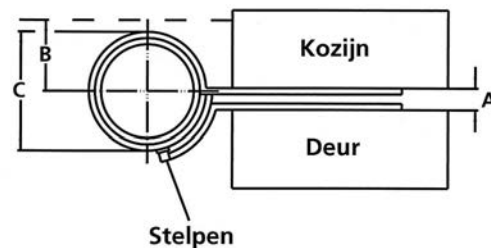

Hieronder staan 2 tekeningen voor afstandsmaten van de dubbelwerkende en de enkelwerkende deurveerscharnieren t.o.v. het kozijn en de deur.

A = Afstand tussen deur en kozijn

B = minimumafstand t.o.v. de muur naast het kozijn.

C = Knoopmaat

Enkelwerkende deurveerscharnieren:

75mm / 1400xxx: A = 5,0mm, B = 15mm, C = 21mm

100mm / 1401xxx: A = 5,0mm, B = 15mm, C = 21mm

125mm / 1405xxx: A = 5,5mm, B = 16mm, C = 23mm

150mm / 1409xxx: A = 6,0mm, B = 17mm, C = 26mm

175mm / 1413xxx: A = 7,5mm, B = 18mm, C = 29mm

200mm / 1417xxx: A = 8,5mm, B = 20mm, C = 34mm

250mm / 1421xxx: A = 9,5mm, B = 23mm, C = 38mm

300mm / 1425xxx: A = 9,5mm, B = 25mm, C = 44mm

Dubbelwerkende deurveerscharnieren:

50mm / 1428xxx: A = 11mm, B = 14mm, C = 21mm

75mm / 1429xxx: A = 10mm, B = 15mm, C = 21mm

100mm / 1430xxx: A = 10mm, B = 15mm, C = 21mm

125mm / 1433xxx: A = 11mm, B = 16mm, C = 23mm

150mm / 1436xxx: A = 12mm, B = 17mm, C = 26mm

175mm / 1439xxx: A = 15mm, B = 18mm, C = 29mm

200mm / 1442xxx: A = 17mm, B = 20mm, C = 34mm

250mm / 1445xxx: A = 19mm, B = 23mm, C = 38mm

300mm / 1448xxx: A = 19mm, B = 25mm, C = 44mm

Bij gebruik van 3 bommerscharnieren vanaf 150mm op deuren van 2015 en 2310mm dienen de volgende montage-afstanden in acht te worden genomen:

Afstand bovenkant tot 1e scharnier = 20cm

Afstand tussen 1e en 2e scharnier = 5cm

Afstand onderkant deur en 3e scharnier = 20cm