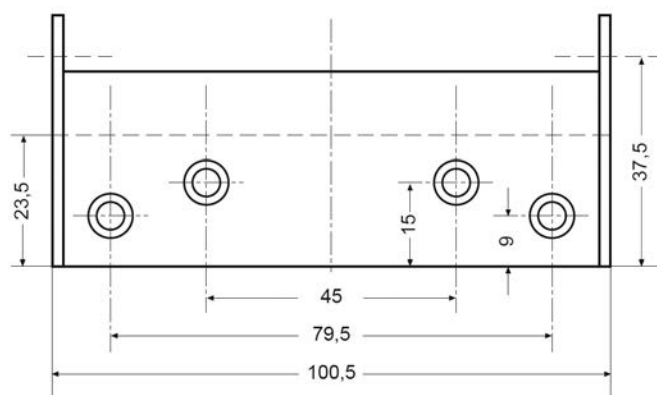

- Voor deurdiktes 25-30 mm
- Max. deurbreedte 735 mm
- Max. deurhoogte 1900 mm

- Max. deurgewicht 22 Kg
- In dubbel- en enkelwerkend verkrijgbaar
- Met normale of kogelsierknop leverbaar