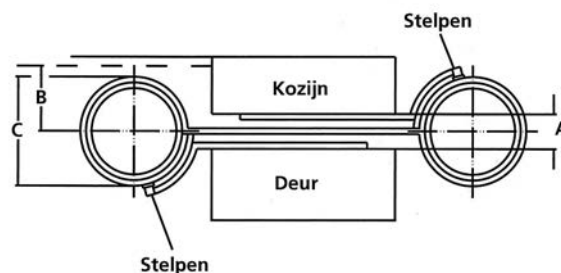

Hieronder staan 2 tekeningen voor afstandsmaten van de dubbelwerkende en de enkelwerkende deurveerscharnieren t.o.v. het kozijn en de deur.

A = Afstand tussen deur en kozijn

B = minimumafstand t.o.v. de muur naast het kozijn.

C = Knoopmaat

Enkelwerkende deurveerscharnieren:

75mm / 1400xxx: A = 5,0mm, B = 15mm, C = 21mm

100mm / 1401xxx: A = 5,0mm, B = 15mm, C = 21mm

125mm / 1405xxx: A = 5,5mm, B = 16mm, C = 23mm

150mm / 1409xxx: A = 6,0mm, B = 17mm, C = 26mm

175mm / 1413xxx: A = 7,5mm, B = 18mm, C = 29mm

200mm / 1417xxx: A = 8,5mm, B = 20mm, C = 34mm

250mm / 1421xxx: A = 9,5mm, B = 23mm, C = 38mm

300mm / 1425xxx: A = 9,5mm, B = 25mm, C = 44mm

Dubbelwerkende deurveerscharnieren:

50mm / 1428xxx: A = 11mm, B = 14mm, C = 21mm

75mm / 1429xxx: A = 10mm, B = 15mm, C = 21mm

100mm / 1430xxx: A = 10mm, B = 15mm, C = 21mm

125mm / 1433xxx: A = 11mm, B = 16mm, C = 23mm

150mm / 1436xxx: A = 12mm, B = 17mm, C = 26mm

175mm / 1439xxx: A = 15mm, B = 18mm, C = 29mm

200mm / 1442xxx: A = 17mm, B = 20mm, C = 34mm

250mm / 1445xxx: A = 19mm, B = 23mm, C = 38mm

300mm / 1448xxx: A = 19mm, B = 25mm, C = 44mm

Bij gebruik van 3 bommerscharnieren vanaf 150mm op deuren van 2015 en 2310mm dienen de volgende montage-afstanden in acht te worden genomen:

Afstand bovenkant tot 1e scharnier = 20cm

Afstand tussen 1e en 2e scharnier = 5cm

Afstand onderkant deur en 3e scharnier = 20cm