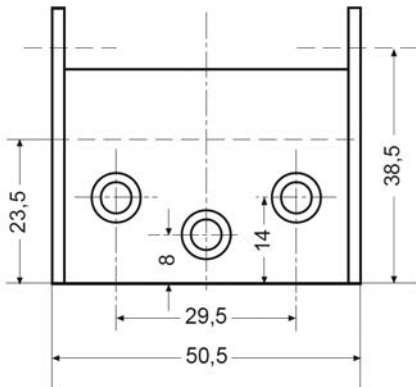

BOMMERSCHARNIEREN - 50 MM

- Voor deurdiktes 25-30 mm
- Max. deurbreedte 610 mm
- Max. deurhoogte 1170 mm
- Max. deurgewicht 10 Kg

Artikelnummer	Omschrijving	EAN-code	Eenheid	Gewicht	Prijs
1428116B	fridavo bommer DW/50 bichroom dubbelwerkend	8715791054300	PAAR	0,520	20,97
1428121A	fridavo bommer DW/50 wit gelakt dubbelwerkend	8715791054317	PAAR	0,000	29,60

BOMMERSCHARNIEREN - 75 MM

- Voor deurdiktes 18-25 mm
- Max. deurbreedte 610 mm
- Max. deurhoogte 1800 mm
- Max. deurgewicht 15 Kg
- In dubbel- en enkelwerkend verkrijgbaar