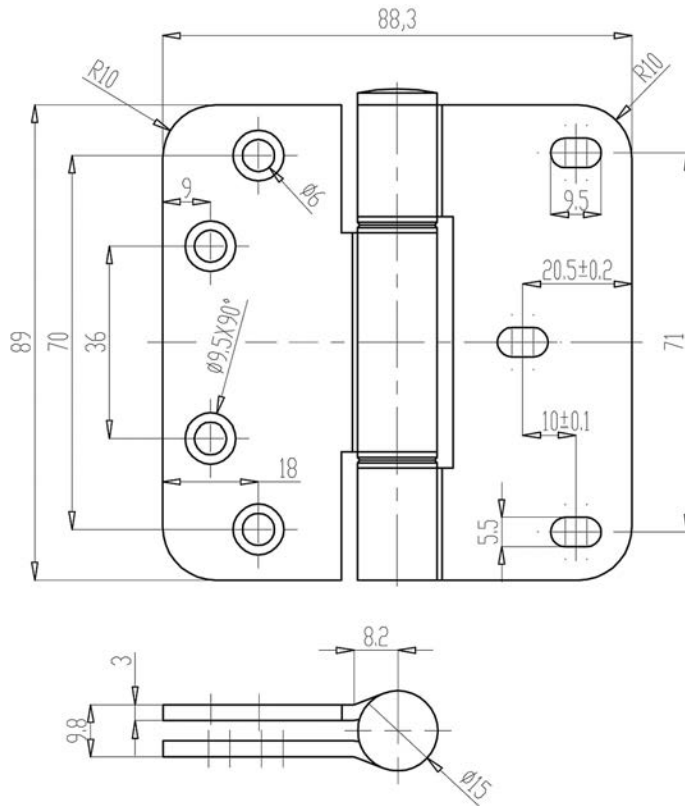

THEUMA - GLIJLAGERSCHARNIER

- Voor 1,5m Monoplus-kozijn
- 89x89mm, RVS en verzinkt (3 duims)
- RVS en verzinkt links/rechts bruikbaar